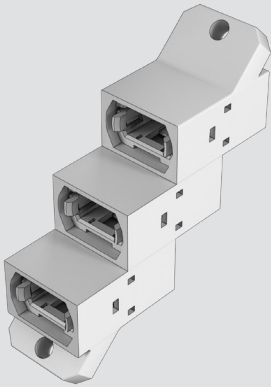

MPO ADAPTERS

MPO ADAPTER

	TYPE	HOUSING		KEY TYPE	FLANGE
MPO-AD1	Simplex (With Long Flange)	BK	Black	- Cross Key	- No Flange
MPO-AD2	Simplex (With Short Flange)	AQ	Aqua	X Straight Key (SC Footprint)	F With Flange (SC Footprint)
MPO-ASP	Simplex (SC Footprint)	HV	H. Violet		
MPO-2ASP	Duplex (SC Footprint)	LG	Light Gray (MPO Footprint)		
		G	Light Gray (SC Footprint)		

MPO STACKABLE ADAPTER

CODE	TYPE		N#STACK		COLOR	N#PORTS		N#ROWS		
	AN	Angled	N#SX	Simplex		N6	6 Ports	M1	1 Row	
AD-SMP	ST	Straight	N#DX	Duplex (Straight version)	BK	Black	N8	8 Ports	M2	2 Row
						N12	12 Ports	M3	3 Row	
							N..	~ Ports	S	Specify
							N24	24 Ports		
							S	Specify		