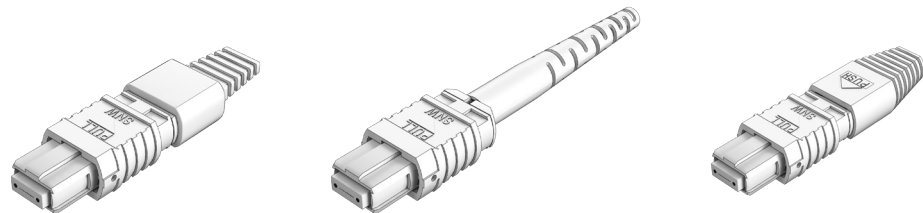

MPO CONNECTORS

MPO HD CONNECTORS

TYPE		MODE & GRADE		FIBER COUNT		HOUSING		BOOT		TAB	
MPOS-M	Male (Guide Pin)	MS	MM Standard	12	12-Fiber	GR	Green	R3OSS	3mm Round	-	No Tab
MPOS-FN	Female (No Guide Pin)	MH	MM High grade			AQ	Aqua			T1	Tab
						YE	Yellow				
						HV	H. Violet				

MPO CONNECTORS KIT

TYPE		MODE & GRADE		FIBER COUNT		HOUSING		BOOT	
MPO-PM	Male (Guide Pin)	SS	SM Standard (For 12-fiber)	12	12-Fiber	GR	Green	T1	Ribbon Fiber
MPO-PF	Female (No Guide Pin)	MH	MM High grade	24	24-Fiber	AQ	Aqua	R30	3mm Round
		MS	MM Standard			YE	Yellow	F1	Oval Jacket
						HV	H. Violet		

MPO ADAPTERS

MPO ADAPTER

	TYPE	HOUSING		KEY TYPE	FLANGE
MPO-AD1	Simplex (With Long Flange)	BK	Black	- Cross Key	- No Flange
MPO-AD2	Simplex (With Short Flange)	AQ	Aqua	X Straight Key (SC Footprint)	F With Flange (SC Footprint)
MPO-ASP	Simplex (SC Footprint)	HV	H. Violet		
MPO-2ASP	Duplex (SC Footprint)	LG	Light Gray (MPO Footprint)		
		G	Light Gray (SC Footprint)		

MPO STACKABLE ADAPTER

CODE	TYPE		N#STACK		COLOR	N#PORTS		N#ROWS		
	AN	Angled	N#SX	Simplex		N6	6 Ports	M1	1 Row	
AD-SMP	ST	Straight	N#DX	Duplex (Straight version)	BK	Black	N8	8 Ports	M2	2 Row
						N12	12 Ports	M3	3 Row	
							N..	~ Ports	S	Specify
							N24	24 Ports		
							S	Specify		