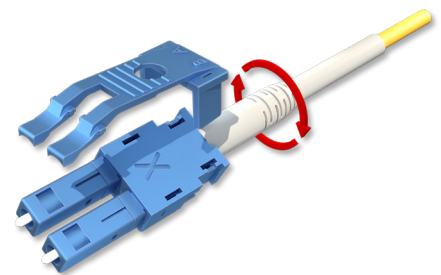

PIONEERING CUSTOM FIBER OPTIC SOLUTIONS FOR YOUR UNIQUE NEEDS

Toll free number 1-855-SNW-TECH
Please contact your local sales representative for further details or questions.

sales@snwtech.com
www.sanwa-tech.com