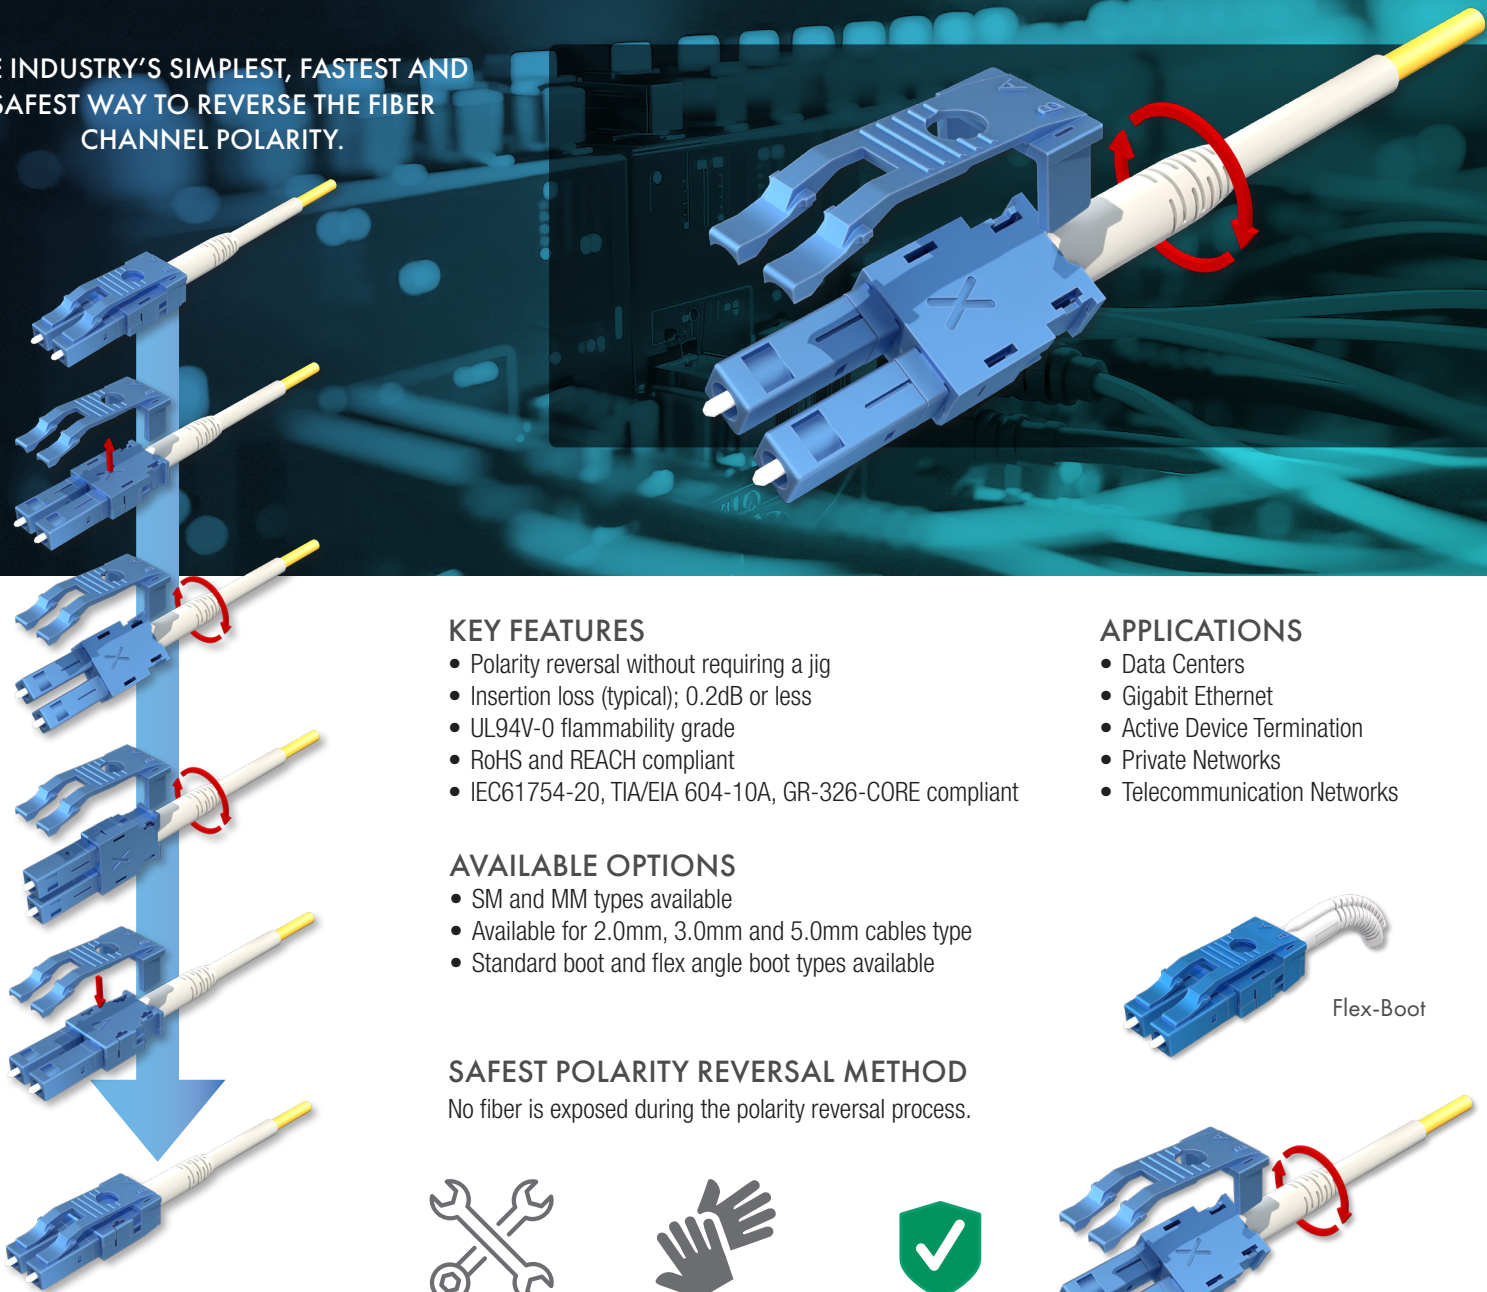

LC ROLL OVER UNIBOOT CONNECTOR

AVAILABLE COLORS

THE SIMPLEST, FASTEST AND SAFEST POLARITY REVERSAL METHOD

THE INDUSTRY'S SIMPLEST, FASTEST AND SAFEST WAY TO REVERSE THE FIBER CHANNEL POLARITY.

KEY FEATURES

- Polarity reversal without requiring a jig
- Insertion loss (typical); 0.2dB or less
- UL94V-0 flammability grade
- RoHS and REACH compliant
- IEC61754-20, TIA/EIA 604-10A, GR-326-CORE compliant

AVAILABLE OPTIONS

- SM and MM types available
- Available for 2.0mm, 3.0mm and 5.0mm cables type
- Standard boot and flex angle boot types available

SAFEST POLARITY REVERSAL METHOD

No fiber is exposed during the polarity reversal process.