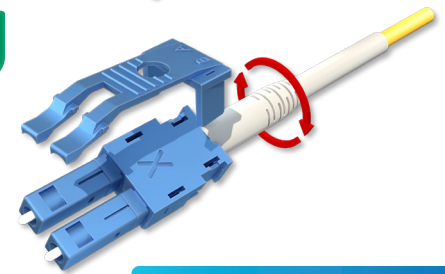

We Create, We Customize, We Connect

#ExcellenceAccelerated

LC ROLL OVER UNIBOOT CONNECTOR

THE SIMPLEST, FASTEST AND SAFEST POLARITY REVERSAL METHOD

AVAILABLE COLORS

THE INDUSTRY'S SIMPLEST, FASTEST AND SAFEST WAY TO REVERSE THE FIBER CHANNEL POLARITY.

FEATURES

- Polarity reversal without requiring a jig
- Insertion loss (typical); 0.2dB or less
- UL94V-0 flammability grade
- RoHS and REACH compliant
- IEC61754-20, TIA/EIA 604-10A, GR-326-CORE compliant

AVAILABLE OPTIONS

- SM and MM types available
- Available for 2.0mm, 3.0mm and 5.0mm cables type
- Standard boot and flex angle boot types available

SAFEST POLARITY REVERSAL METHOD

No fiber is exposed during the polarity reversal process.

No Tools Required

No Delicate Handwork Required

APPLICATIONS

- Data Centers
- Gigabit Ethernet
- Active Device Termination
- Private Networks
- Telecommunication Networks

Flex-Boot

Toll free number 1-855-SNW-TECH