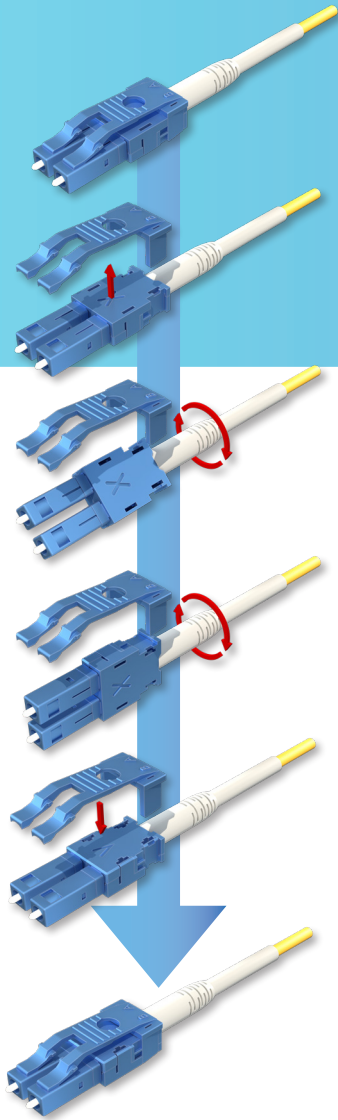

We Create, We Customize, We Connect

#ExcellenceAccelerated

LC ROLL OVER UNIBOOT CONNECTOR

THE SIMPLEST, FASTEST AND SAFEST POLARITY REVERSAL METHOD

AVAILABLE COLORS

THE INDUSTRY'S SIMPLEST, FASTEST AND SAFEST WAY TO REVERSE THE FIBER CHANNEL POLARITY.

FEATURES

- Polarity reversal without requiring a jig
- Insertion loss (typical); 0.2dB or less
- UL94V-0 flammability grade
- RoHS and REACH compliant
- IEC61754-20, TIA/EIA 604-10A, GR-326-CORE compliant

AVAILABLE OPTIONS

- SM and MM types available
- Available for 2.0mm, 3.0mm and 5.0mm cables type
- Standard boot and flex angle boot types available

SAFEST POLARITY REVERSAL METHOD

No fiber is exposed during the polarity reversal process.