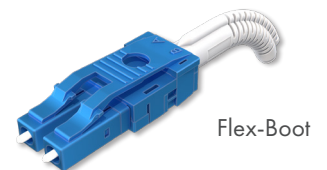

AVAILABLE OPTIONS

- SM and MM types available
- Available for 2.0mm, 3.0mm and 5.0mm cables type
- Standard boot and flex angle boot types available

SAFEST POLARITY REVERSAL METHOD

No fiber is exposed during the polarity reversal process.

No Tools Required

No Delicate Handwork Required

APPLICATIONS

- Data Centers
- Gigabit Ethernet
- Active Device Termination
- Private Networks
- Telecommunication Networks

Flex-Boot

Toll free number 1-855-SNW-TECH