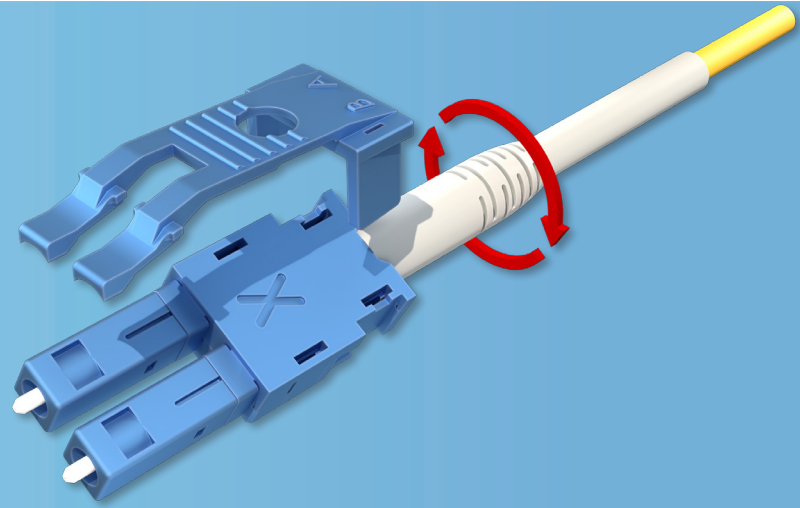

We Create, We Customize, We Connect

#ExcellenceAccelerated

LC ROLL OVER UNIBOOT CONNECTOR

THE SIMPLEST, FASTEST AND SAFEST POLARITY REVERSAL METHOD

AVAILABLE COLORS

THE INDUSTRY'S SIMPLEST, FASTEST AND SAFEST WAY TO REVERSE THE FIBER CHANNEL POLARITY.

FEATURES

- Polarity reversal without requiring a jig
- Insertion loss (typical); 0.2dB or less
- UL94V-0 flammability grade
- RoHS and REACH compliant
- IEC61754-20, TIA/EIA 604-10A, GR-326-CORE compliant

AVAILABLE OPTIONS

- SM and MM types available
- Available for 2.0mm, 3.0mm and 5.0mm cables type
- Standard boot and flex angle boot types available

SAFEST POLARITY REVERSAL METHOD

No fiber is exposed during the polarity reversal process.